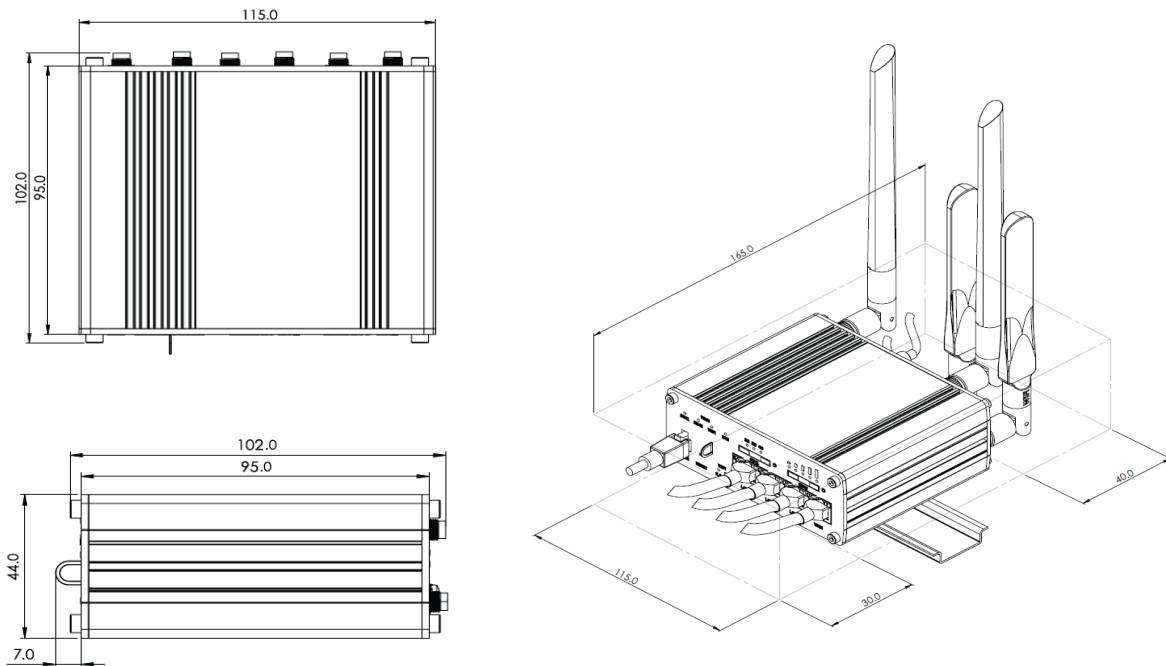

Technical dimensions (router)