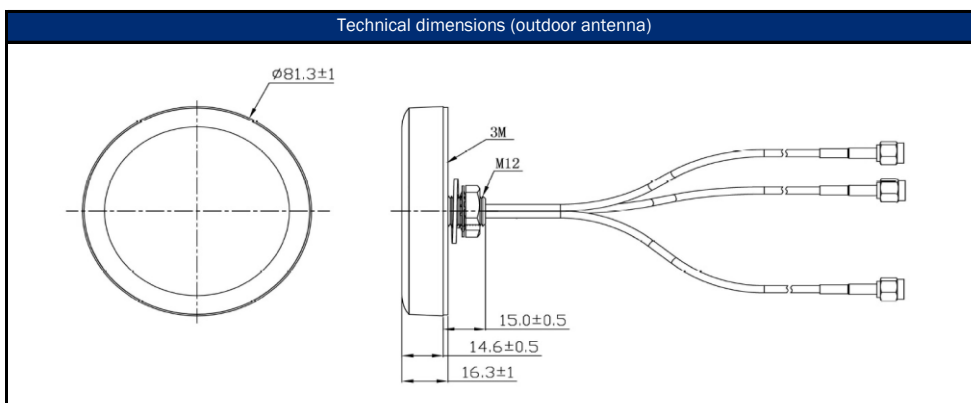

Other names or designations mentioned may be the trademarks or registered trademarks of their respective owners. ¹Accessories may vary slightly depending on region, dealer or equipment variant.

Model	alphatronics STREAM 2	
CONNECTIONS	Inputs / Outputs Router	2 x SMA (socket) for LTE 2 x RP-SMA (socket) for WLAN 1x SMA (socket) for GPS 1 x RP-SMA (socket) for Bluetooth® 4x RJ45 socket 1x USB socket 1x 4-PIN power connector (DC) 2x SIM slot (SIM1 & SIM2)
POWER SUPPLY	Power consumption (standby)	less than 3.0 W
	Power consumption (full load)	max. 16.0 W
	Input voltage	9.0 - 50.0 V
	Power consumption	300 mAh
GENERAL	Dimensions	115 x 44.2 x 95.1 mm
	Weight (router)	500 gram
	Operating temperature	-40°C to +75°C
	Humidity during operation	10% to 90% non-condensing
	IP protection class	IP30
	Approvals	CE, UK CA, ECE-R10
	Color	Silver
SCOPE OF DELIVERY¹	LTE router, outdoor antenna (PUCK) with 2x LTE + 1x WIFI, 2x WIFI rod antenna, 2x LTE rod antenna, GPS antenna, Bluetooth® antenna, 230V power supply unit, 12/24V power adapter, 1.5 m LAN cable, mounting clip, SIM card adapter, connection accessories, operating instructions	
EAN CODE	Internal article number	990783
	EAN	426003713451