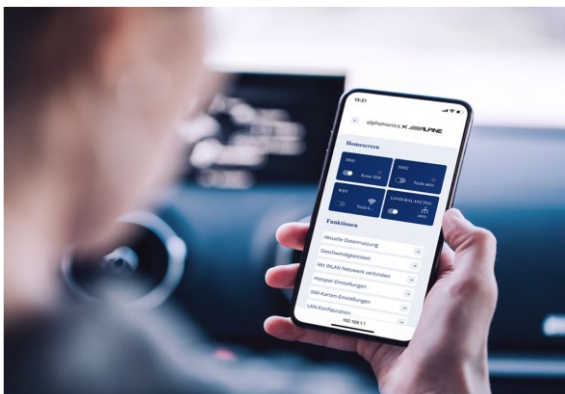

Technical dimensions (router)

The Features in summary

Control and configure your router via smartphone or tablet

The user interface of all STREAM models is designed so that you can open it conveniently via your smartphone, tablet or laptop browser. This offers you maximum flexibility, as no additional apps need to be installed on your devices.