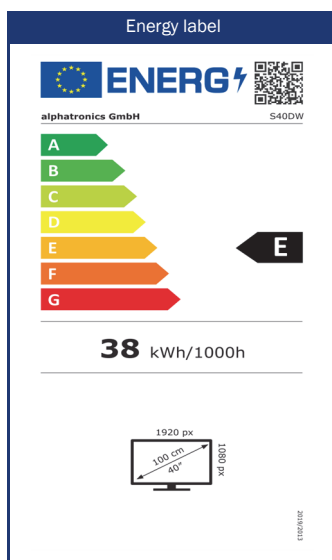

Focus on the display (panel)

Experience our displays in the highest quality. With impressive features such as a wide angle of 178° horizontally and vertically, pixel error class 0 (no pixel errors allowed) and a matt surface, we always guarantee you a flawless image, no matter what the conditions.

GERMAN QUALITY
- SINCE 1999 -
ASSEMBLED IN GERMANY

Model	S40DW	
SMART	SMART platform ²	webOS Hub ⁵
	Netrange ¹	-
	APP Store	Content Store
UPDATE	OTA (Over The Air) update	•
	Manual update via USB	-
POWER SUPPLY	Input voltage	10,5 - 30 V DC
	On/off switch	•
	Power consumption kWh/1000h	38
	Power consumption standby	< 0.5 W
	Energy efficiency class	E
FEATURES	Sleep timer	•
	Graphical OSD menu	english / multilingual
	Parental control	•
	LG Channels / LG Fitness	• / •
	Smart Home: Matter IoT	•
	Apple AirPlay / HomeKit ⁶	• / •
	PROTECTION	Corrosion protected electronics
	Overvoltage protection	•
	Reverse polarity protection	•
GENERAL	Dimensions with base (W x H x D)	-
	Dimensions without base (W x H x D)	290 x 65 x 235 mm
	Weight (with/without base in kg)	- / 2.90 kg
	Housing color	black (powder coated)
	VESA standard	-
ACCESSORIES ³	S-Box, remote control, DVB-T antenna, 12V cigarette lighter cable, Mounting accessories, instruction manual	
CERTIFICATES	CE, UKCA, ECE-R10	
EAN CODE	Product ID	S40DW
	Internal item number	991006
	EAN	4260037135311