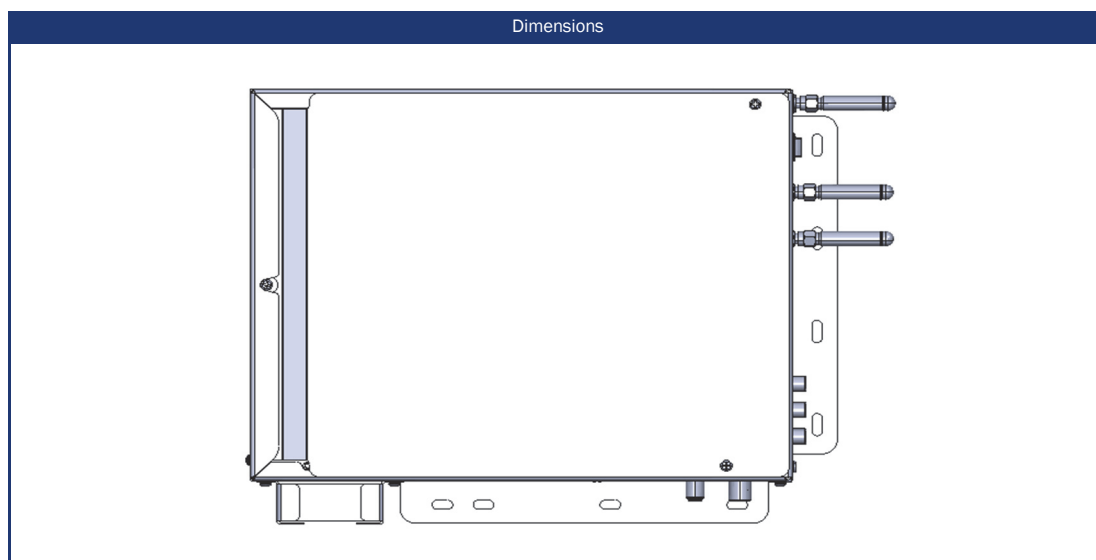

GERMAN QUALITY
- SINCE 1999 -
ASSEMBLED IN GERMANY

Model	S40DW	
SMART	SMART platform ²	webOS Hub ⁵
	Netrange ¹	-
	APP Store	Content Store
UPDATE	OTA (Over The Air) update	•
	Manual update via USB	-
POWER SUPPLY	Input voltage	10,5 - 30 V DC
	On/off switch	•
	Power consumption kWh/1000h	38
	Power consumption standby	< 0.5 W
	Energy efficiency class	E
FEATURES	Sleep timer	•
	Graphical OSD menu	english / multilingual
	Parental control	•
	LG Channels / LG Fitness	• / •
	Smart Home: Matter IoT	•
	Apple AirPlay / HomeKit ⁶	• / •
	PROTECTION	Corrosion protected electronics
	Overvoltage protection	•
	Reverse polarity protection	•
GENERAL	Dimensions with base (W x H x D)	-
	Dimensions without base (W x H x D)	290 x 65 x 235 mm
	Weight (with/without base in kg)	- / 2.90 kg
	Housing color	black (powder coated)
	VESA standard	-
ACCESSORIES ³	S-Box, remote control, DVB-T antenna, 12V cigarette lighter cable, Mounting accessories, instruction manual	
CERTIFICATES	CE, UKCA, ECE-R10	
EAN CODE	Product ID	S40DW
	Internal item number	991006
	EAN	4260037135311